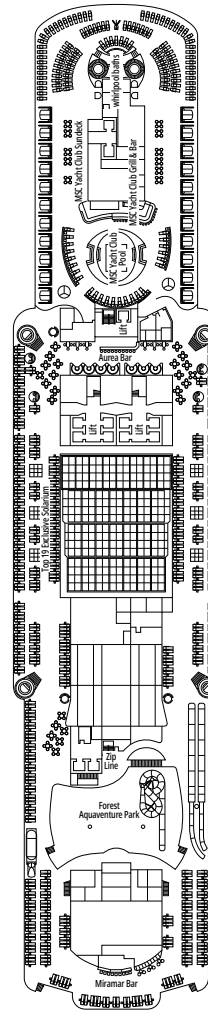

SOUTH BEACH POOL

MARKETPLACE BUFFET

DECK 4
CLIFTON BEACH

DECK 5
CAPE COD

DECK 6
COPACABANA

DECK 7
SOUTH BEACH

DECK 8
OCEAN CAY

ARCADE GAMES & BOWLING

DECK 9
LANIKAI

DECK 10
MASPALOMAS

DECK 11
FLAMENCO BEACH

DECK 12
LAS SALINAS

DECK 13
PINK SANDS

DECK 14
MONDELLO

WASSERRUTSCHE

TOP SAIL LOUNGE

DECK 15
VENICE BEACH

DECK 16
MIAMI BEACH

DECK 18
PLAYA PARAISO

DECK 19
BIARRITZ

DECK 20
SUN DECK

DECKPLÄNE & KABINEN

2.066 KABINEN
5.334 GÄSTE

PREMIUM SUITE AUREA MIT WHIRLPOOL