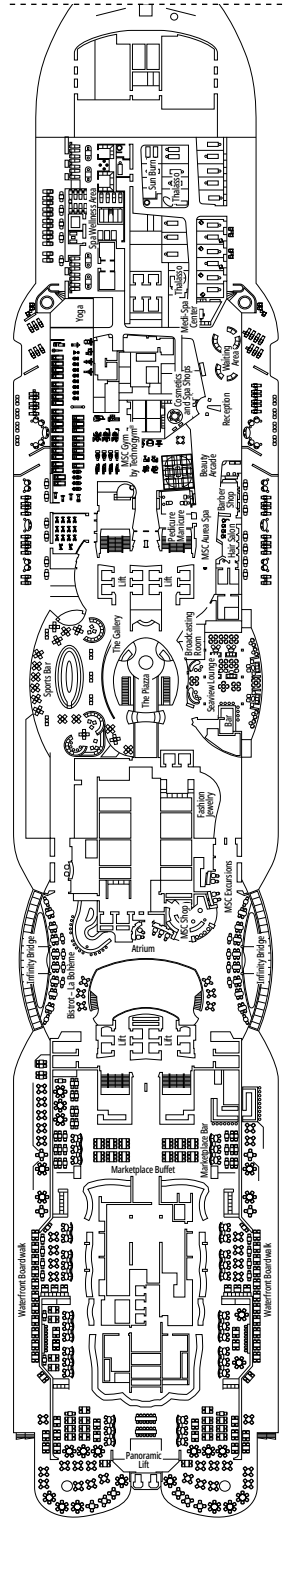

SOUTH BEACH POOL

MARKETPLACE BUFFET

DECK 4
CLIFTON BEACH

DECK 5
CAPE COD

DECK 6
COPACABANA

DECK 7
SOUTH BEACH

DECK 8
OCEAN CAY

ARCADE GAMES & BOWLING

DECK 9
LANIKAI

DECK 10
MASPALOMAS

DECK 11
FLAMENCO BEACH

DECK 12
LAS SALINAS

DECK 13
PINK SANDS

DECK 14
MONDELLO

WASSERRUTSCHE

TOP SAIL LOUNGE

DECK 15
VENICE BEACH

DECK 16
MIAMI BEACH

DECK 18
PLAYA PARAISO

DECK 19
BIARRITZ

DECK 20
SUN DECK

DECKPLÄNE & KABINEN

2.066 KABINEN
5.334 GÄSTE

PREMIUM SUITE AUREA MIT WHIRLPOOL