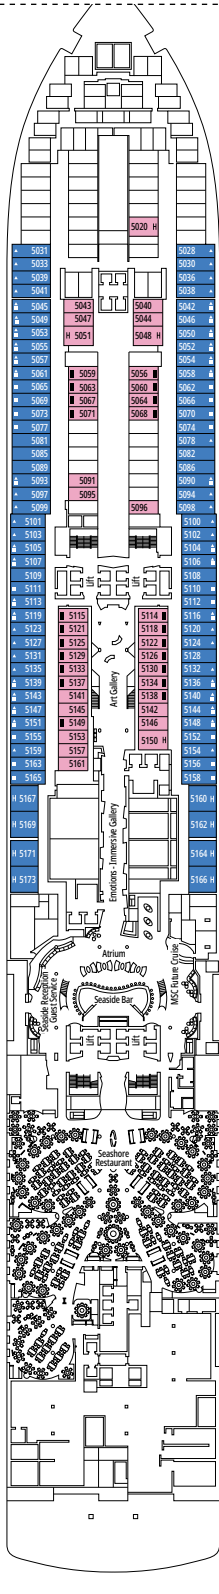

SOUTH BEACH POOL

MARKETPLACE BUFFET

DECK 4
CLIFTON BEACH

DECK 5
CAPE COD

DECK 6
COPACABANA

DECK 7
SOUTH BEACH

DECK 8
OCEAN CAY

ARCADE GAMES & BOWLING

DECK 9
LANIKAI

DECK 10
MASPALOMAS

DECK 11
FLAMENCO BEACH

DECK 12
LAS SALINAS

DECK 13
PINK SANDS

DECK 14
MONDELLO

WASSERRUTSCHE

TOP SAIL LOUNGE

DECK 15
VENICE BEACH

DECK 16
MIAMI BEACH

DECK 18
PLAYA PARAISO

DECK 19
BIARRITZ

DECK 20
SUN DECK

DECKPLÄNE & KABINEN

2.066 KABINEN
5.334 GÄSTE

PREMIUM SUITE AUREA MIT WHIRLPOOL