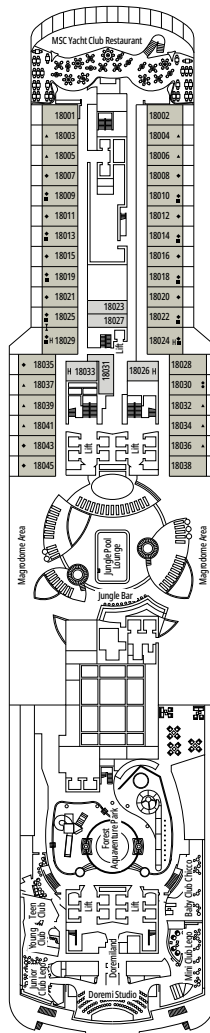

SOUTH BEACH POOL

MARKETPLACE BUFFET

DECK 4
CLIFTON BEACH

DECK 5
CAPE COD

DECK 6
COPACABANA

DECK 7
SOUTH BEACH

DECK 8
OCEAN CAY

ARCADE GAMES & BOWLING

DECK 9
LANIKAI

DECK 10
MASPALOMAS

DECK 11
FLAMENCO BEACH

DECK 12
LAS SALINAS

DECK 13
PINK SANDS

DECK 14
MONDELLO

WASSERRUTSCHE

TOP SAIL LOUNGE

DECK 15
VENICE BEACH

DECK 16
MIAMI BEACH

DECK 18
PLAYA PARAISO

DECK 19
BIARRITZ

DECK 20
SUN DECK

DECKPLÄNE & KABINEN

2.066 KABINEN
5.334 GÄSTE

PREMIUM SUITE AUREA MIT WHIRLPOOL