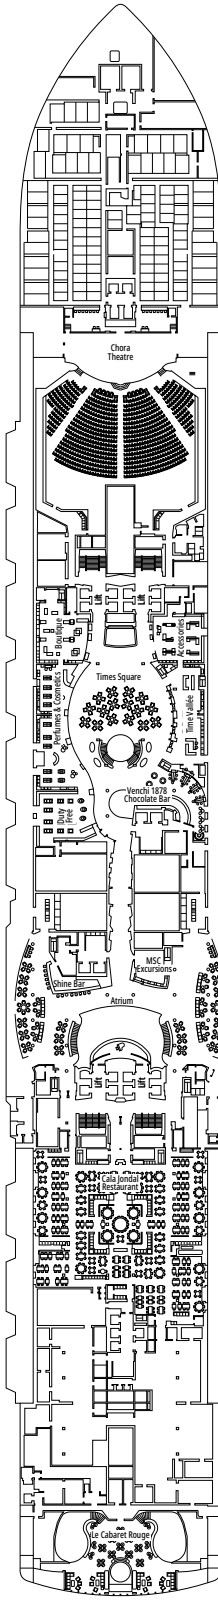

VENCHI 1878 CHOCOLATE BAR

MARKETPLACE BUFFET & RESTAURANT

DECK 4
PHI PHI ISLAND

DECK 5
ILHABELA

DECK 6
IBIZA

DECK 7
MYKONOS

DECK 8
OCEAN CAY

HOLA! TACOS & CANTINA

BRIDGE OF SIGHs

DECK 9
GOZO

DECK 10
TASMANIA

DECK 11
PALAWAN

DECK 12
PORQUEROLLES

DECK 13
COZUMEL

DECK 14
MAUI

MSC SPORTS ARENA

MSC AUREA BAR

DECK 15
OKINAWA

DECK 16
BALI

DECK 18
CAPRI

DECK 19
SIR BANI YAS

DECK 20
PORTUGUESE ISLAND

DECKPLÄNE & KABINEN

2.270 KABINEN
5.877 GÄSTE