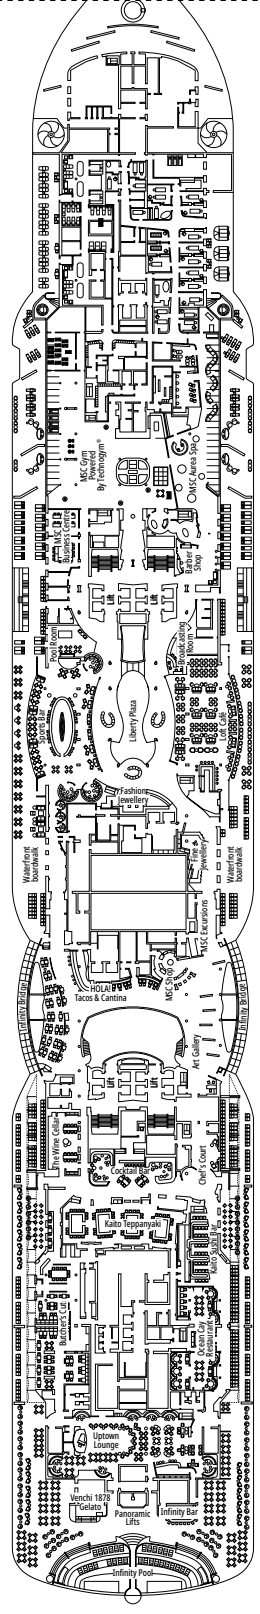

VENCHI 1878 CHOCOLATE BAR

MARKETPLACE BUFFET & RESTAURANT

DECK 4
PHI PHI ISLAND

DECK 5
ILHABELA

DECK 6
IBIZA

DECK 7
MYKONOS

DECK 8
OCEAN CAY

HOLA! TACOS & CANTINA

BRIDGE OF SIGHs

DECK 9
GOZO

DECK 10
TASMANIA

DECK 11
PALAWAN

DECK 12
PORQUEROLLES

DECK 13
COZUMEL

DECK 14
MAUI

MSC SPORTS ARENA

MSC AUREA BAR

DECK 15
OKINAWA

DECK 16
BALI

DECK 18
CAPRI

DECK 19
SIR BANI YAS

DECK 20
PORTUGUESE ISLAND

DECKPLÄNE & KABINEN

2.270 KABINEN
5.877 GÄSTE