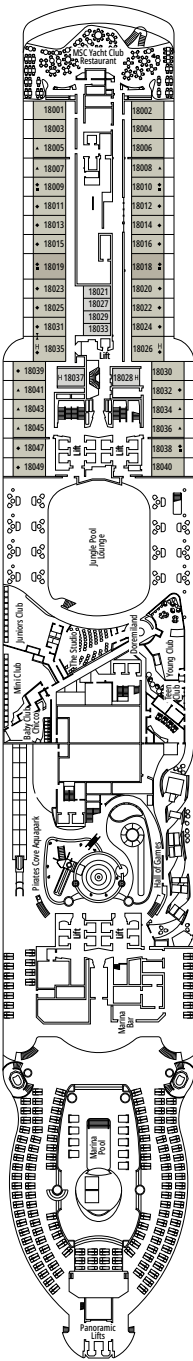

VENCHI 1878 CHOCOLATE BAR

MARKETPLACE BUFFET & RESTAURANT

DECK 4
PHI PHI ISLAND

DECK 5
ILHABELA

DECK 6
IBIZA

DECK 7
MYKONOS

DECK 8
OCEAN CAY

HOLA! TACOS & CANTINA

BRIDGE OF SIGHs

DECK 9
GOZO

DECK 10
TASMANIA

DECK 11
PALAWAN

DECK 12
PORQUEROLLES

DECK 13
COZUMEL

DECK 14
MAUI

MSC SPORTS ARENA

MSC AUREA BAR

DECK 15
OKINAWA

DECK 16
BALI

DECK 18
CAPRI

DECK 19
SIR BANI YAS

DECK 20
PORTUGUESE ISLAND

DECKPLÄNE & KABINEN

2.270 KABINEN
5.877 GÄSTE