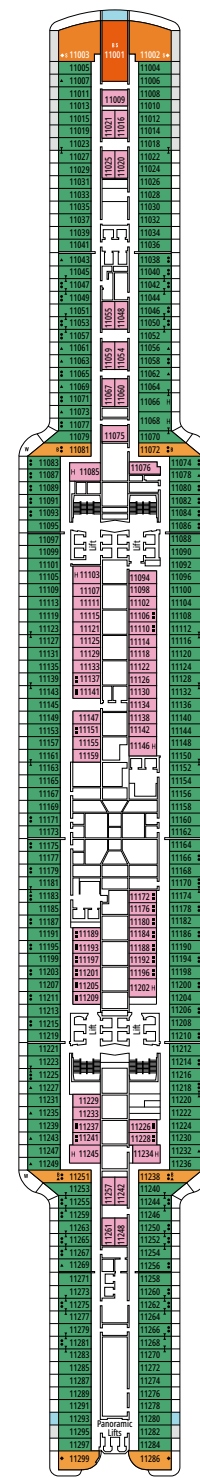

VENCHI 1878 CHOCOLATE BAR

MARKETPLACE BUFFET & RESTAURANT

DECK 4
PHI PHI ISLAND

DECK 5
ILHABELA

DECK 6
IBIZA

DECK 7
MYKONOS

DECK 8
OCEAN CAY

HOLA! TACOS & CANTINA

BRIDGE OF SIGHs

DECK 9
GOZO

DECK 10
TASMANIA

DECK 11
PALAWAN

DECK 12
PORQUEROLLES

DECK 13
COZUMEL

DECK 14
MAUI

MSC SPORTS ARENA

MSC AUREA BAR

DECK 15
OKINAWA

DECK 16
BALI

DECK 18
CAPRI

DECK 19
SIR BANI YAS

DECK 20
PORTUGUESE ISLAND

DECKPLÄNE & KABINEN

2.270 KABINEN
5.877 GÄSTE