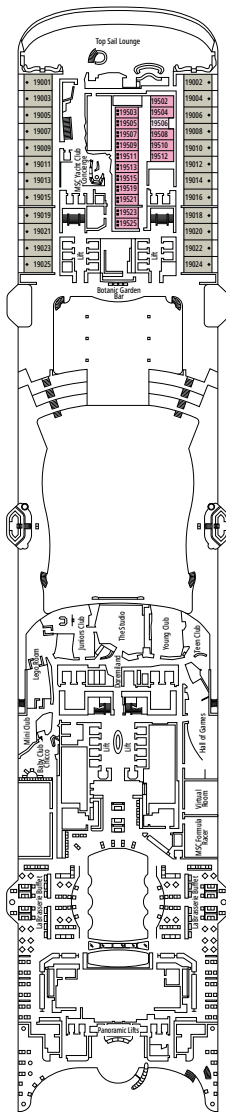

WORLD GALLERIA

MSC LUNA PARK ARENA

DECK 4
OSLO

DECK 5
BERLIN

DECK 6
ROME

DECK 7
LONDON

DECK 8
MADRID

LA FOGLIA RESTAURANT

RAJ POLO TEA HOUSE

DECK 9
DUBLIN

DECK 10
VIENNA

DECK 11
STOCKHOLM

DECK 12
COPENHAGEN

DECK 14
PRAGUE

DECK 15
BRUSSELS

BOTANIC GARDEN POOL

MSC YACHT CLUB RESTAURANT

DECK 16
BERN

DECK 18
ATHENS

DECK 19
PARIS

DECK 20
LISBON

DECK 21
VALLETTA

DECK 22
AMSTERDAM