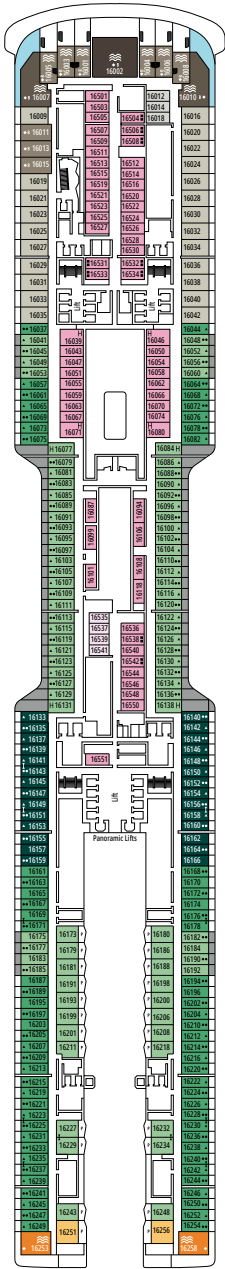

WORLD GALLERIA

MSC LUNA PARK ARENA

DECK 4
OSLO

DECK 5
BERLIN

DECK 6
ROME

DECK 7
LONDON

DECK 8
MADRID

LA FOGLIA RESTAURANT

RAJ POLO TEA HOUSE

DECK 9
DUBLIN

DECK 10
VIENNA

DECK 11
STOCKHOLM

DECK 12
COPENHAGEN

DECK 14
PRAGUE

DECK 15
BRUSSELS

BOTANIC GARDEN POOL

MSC YACHT CLUB RESTAURANT

DECK 16
BERN

DECK 18
ATHENS

DECK 19
PARIS

DECK 20
LISBON

DECK 21
VALLETTA

DECK 22
AMSTERDAM