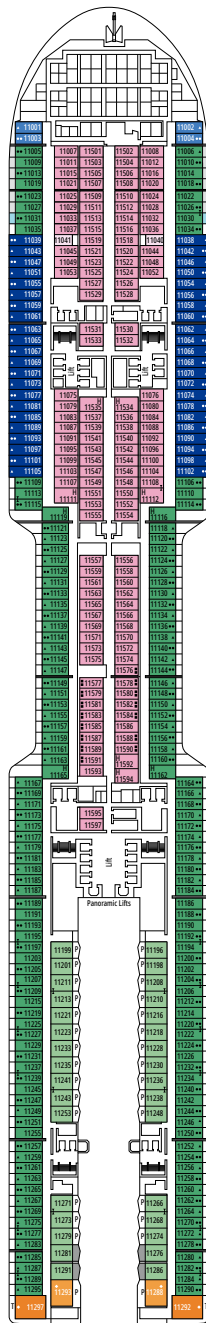

WORLD GALLERIA

MSC LUNA PARK ARENA

DECK 4
OSLO

DECK 5
BERLIN

DECK 6
ROME

DECK 7
LONDON

DECK 8
MADRID

LA FOGLIA RESTAURANT

RAJ POLO TEA HOUSE

DECK 9
DUBLIN

DECK 10
VIENNA

DECK 11
STOCKHOLM

DECK 12
COPENHAGEN

DECK 14
PRAGUE

DECK 15
BRUSSELS

BOTANIC GARDEN POOL

MSC YACHT CLUB RESTAURANT

DECK 16
BERN

DECK 18
ATHENS

DECK 19
PARIS

DECK 20
LISBON

DECK 21
VALLETTA

DECK 22
AMSTERDAM