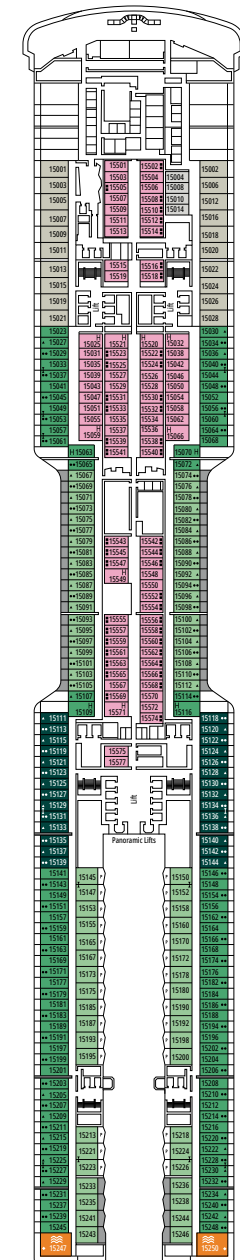

WORLD GALLERIA

MSC LUNA PARK ARENA

DECK 4
OSLO

DECK 5
BERLIN

DECK 6
ROME

DECK 7
LONDON

DECK 8
MADRID

LA FOGLIA RESTAURANT

RAJ POLO TEA HOUSE

DECK 9
DUBLIN

DECK 10
VIENNA

DECK 11
STOCKHOLM

DECK 12
COPENHAGEN

DECK 14
PRAGUE

DECK 15
BRUSSELS

BOTANIC GARDEN POOL

MSC YACHT CLUB RESTAURANT

DECK 16
BERN

DECK 18
ATHENS

DECK 19
PARIS

DECK 20
LISBON

DECK 21
VALLETTA

DECK 22
AMSTERDAM