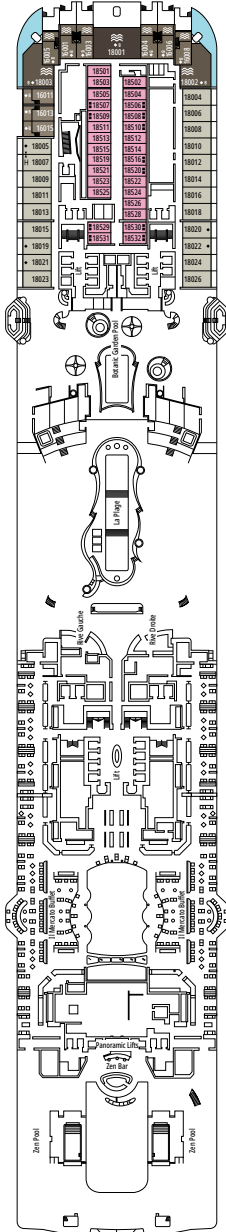

WORLD GALLERIA

MSC LUNA PARK ARENA

DECK 4
OSLO

DECK 5
BERLIN

DECK 6
ROME

DECK 7
LONDON

DECK 8
MADRID

LA FOGLIA RESTAURANT

RAJ POLO TEA HOUSE

DECK 9
DUBLIN

DECK 10
VIENNA

DECK 11
STOCKHOLM

DECK 12
COPENHAGEN

DECK 14
PRAGUE

DECK 15
BRUSSELS

BOTANIC GARDEN POOL

MSC YACHT CLUB RESTAURANT

DECK 16
BERN

DECK 18
ATHENS

DECK 19
PARIS

DECK 20
LISBON

DECK 21
VALLETTA

DECK 22
AMSTERDAM