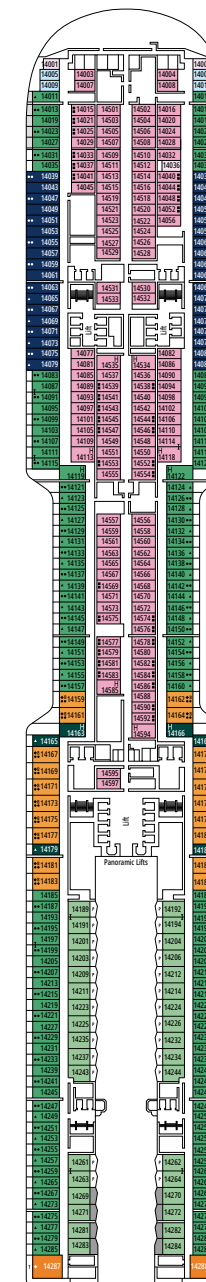

WORLD GALLERIA

MSC LUNA PARK ARENA

DECK 4
OSLO

DECK 5
BERLIN

DECK 6
ROME

DECK 7
LONDON

DECK 8
MADRID

LA FOGLIA RESTAURANT

RAJ POLO TEA HOUSE

DECK 9
DUBLIN

DECK 10
VIENNA

DECK 11
STOCKHOLM

DECK 12
COPENHAGEN

DECK 14
PRAGUE

DECK 15
BRUSSELS

BOTANIC GARDEN POOL

MSC YACHT CLUB RESTAURANT

DECK 16
BERN

DECK 18
ATHENS

DECK 19
PARIS

DECK 20
LISBON

DECK 21
VALLETTA

DECK 22
AMSTERDAM