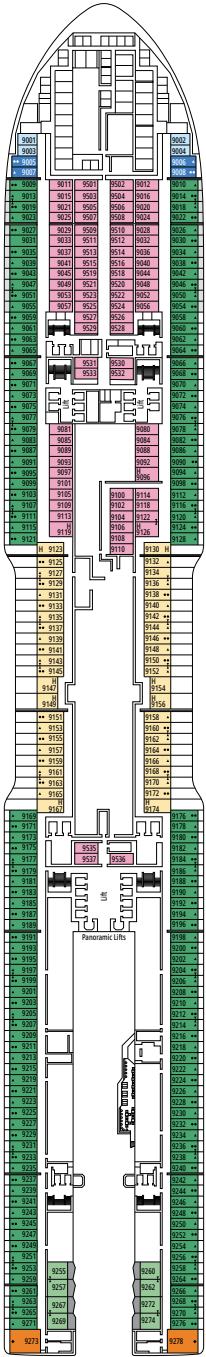

WORLD GALLERIA

MSC LUNA PARK ARENA

DECK 4
OSLO

DECK 5
BERLIN

DECK 6
ROME

DECK 7
LONDON

DECK 8
MADRID

LA FOGLIA RESTAURANT

RAJ POLO TEA HOUSE

DECK 9
DUBLIN

DECK 10
VIENNA

DECK 11
STOCKHOLM

DECK 12
COPENHAGEN

DECK 14
PRAGUE

DECK 15
BRUSSELS

BOTANIC GARDEN POOL

MSC YACHT CLUB RESTAURANT

DECK 16
BERN

DECK 18
ATHENS

DECK 19
PARIS

DECK 20
LISBON

DECK 21
VALLETTA

DECK 22
AMSTERDAM