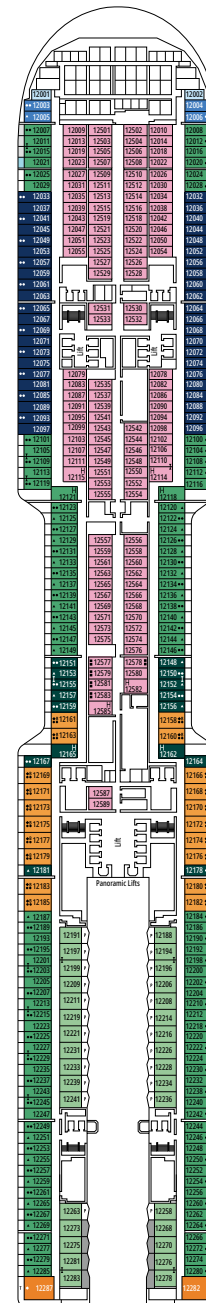

WORLD GALLERIA

MSC LUNA PARK ARENA

DECK 4
OSLO

DECK 5
BERLIN

DECK 6
ROME

DECK 7
LONDON

DECK 8
MADRID

LA FOGLIA RESTAURANT

RAJ POLO TEA HOUSE

DECK 9
DUBLIN

DECK 10
VIENNA

DECK 11
STOCKHOLM

DECK 12
COPENHAGEN

DECK 14
PRAGUE

DECK 15
BRUSSELS

BOTANIC GARDEN POOL

MSC YACHT CLUB RESTAURANT

DECK 16
BERN

DECK 18
ATHENS

DECK 19
PARIS

DECK 20
LISBON

DECK 21
VALLETTA

DECK 22
AMSTERDAM