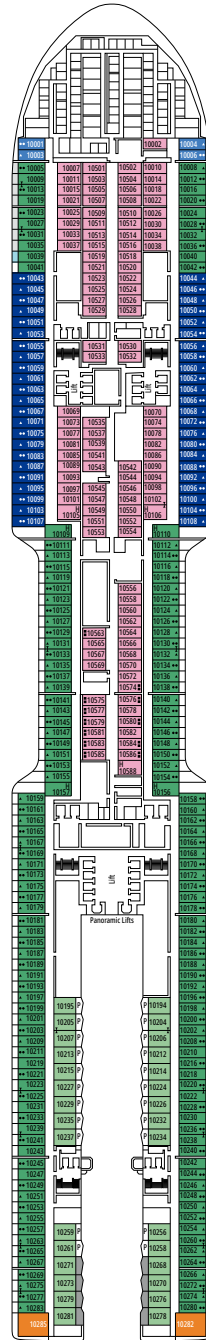

WORLD GALLERIA

MSC LUNA PARK ARENA

DECK 4
OSLO

DECK 5
BERLIN

DECK 6
ROME

DECK 7
LONDON

DECK 8
MADRID

LA FOGLIA RESTAURANT

RAJ POLO TEA HOUSE

DECK 9
DUBLIN

DECK 10
VIENNA

DECK 11
STOCKHOLM

DECK 12
COPENHAGEN

DECK 14
PRAGUE

DECK 15
BRUSSELS

BOTANIC GARDEN POOL

MSC YACHT CLUB RESTAURANT

DECK 16
BERN

DECK 18
ATHENS

DECK 19
PARIS

DECK 20
LISBON

DECK 21
VALLETTA

DECK 22
AMSTERDAM