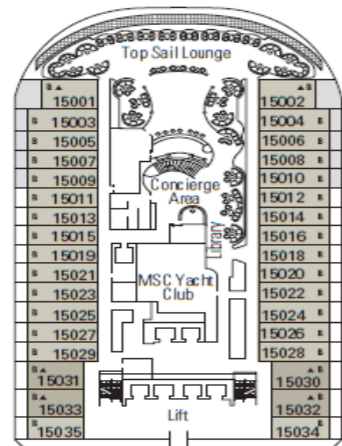

DECK 16
AURORA

DECK 15
SPLENDIDO

DECK 14
MIRAGGIO

DECK 13
ARCOBALENO

DECK 12
INCANTO

DECK 11
MERAVIGLIA

DECK 10
SOGNO

DECK 10
SOGNO

DECK 10
SOGNO

DECK 9
RADIO SO

DECK 8
FAVOLA

DECK 7
SUBLIME

DECK 6
MAGNIFICO

DECK 5
FANTASIA

INNENKABINE

● Deluxe Innenkabine