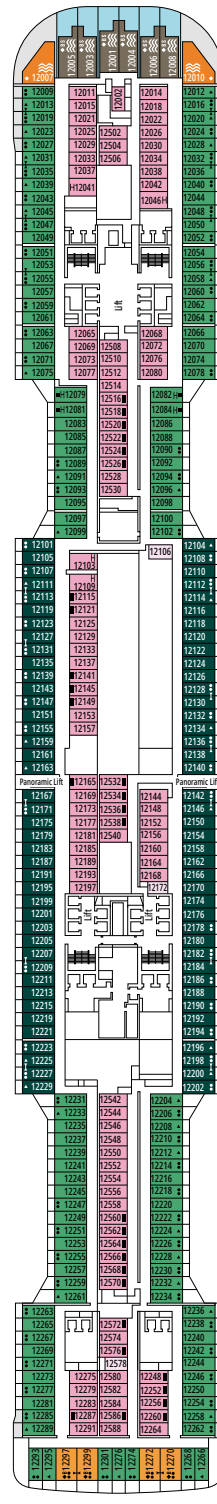

TV STUDIO & BAR

L'ATELIER DU VOYAGEUR

DECK 4
SAINT HELENA

DECK 5
ELBE RIVER

DECK 6
OCEAN CAY

DECK 7
GALÁPAGOS

DECK 8
MARION ISLAND

DELPHI THEATRE

MINI CLUB

DECK 9
BLUE BAY

DECK 10
ROSS SEA

DECK 11
FERNANDO DE NORONHA

DECK 12
RAPA NUI

DECK 13
ZAKYNTHOS

TEENS CLUB

INFINITY BAR

DECK 14
GOLFE DU MORBIHAN

DECK 15
CINQUE TERRE

DECK 16
GREAT BARRIER REEF

DECK 18
PORTUGUESE ISLAND

DECK 19
PALAU