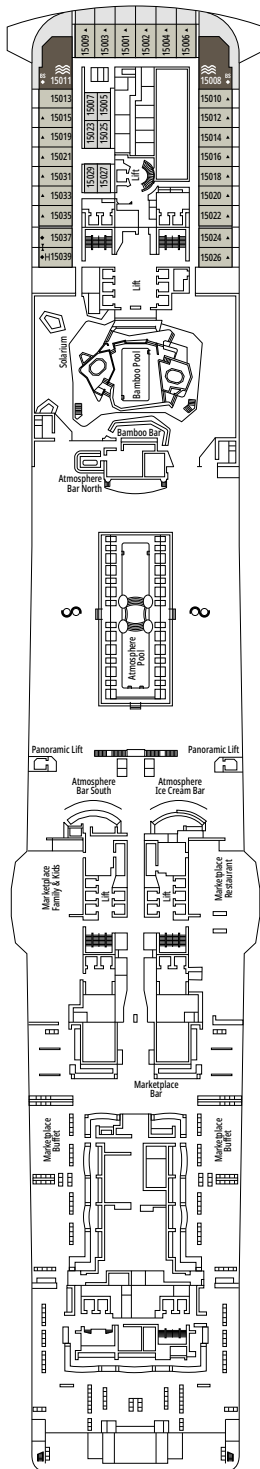

TV STUDIO & BAR

L'ATELIER DU VOYAGEUR

DECK 4
SAINT HELENA

DECK 5
ELBE RIVER

DECK 6
OCEAN CAY

DECK 7
GALÁPAGOS

DECK 8
MARION ISLAND

DELPHI THEATRE

MINI CLUB

DECK 9
BLUE BAY

DECK 10
ROSS SEA

DECK 11
FERNANDO DE NORONHA

DECK 12
RAPA NUI

DECK 13
ZAKYNTHOS

TEENS CLUB

INFINITY BAR

DECK 14
GOLFE DU MORBIHAN

DECK 15
CINQUE TERRE

DECK 16
GREAT BARRIER REEF

DECK 18
PORTUGUESE ISLAND

DECK 19
PALAU