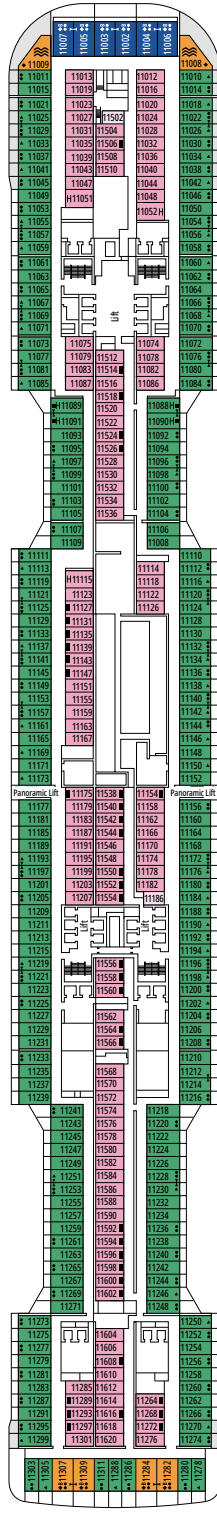

TV STUDIO & BAR

L'ATELIER DU VOYAGEUR

DECK 4
SAINT HELENA

DECK 5
ELBE RIVER

DECK 6
OCEAN CAY

DECK 7
GALÁPAGOS

DECK 8
MARION ISLAND

DELPHI THEATRE

MINI CLUB

DECK 9
BLUE BAY

DECK 10
ROSS SEA

DECK 11
FERNANDO DE NORONHA

DECK 12
RAPA NUI

DECK 13
ZAKYNTHOS

TEENS CLUB

INFINITY BAR

DECK 14
GOLFE DU MORBIHAN

DECK 15
CINQUE TERRE

DECK 16
GREAT BARRIER REEF

DECK 18
PORTUGUESE ISLAND

DECK 19
PALAU