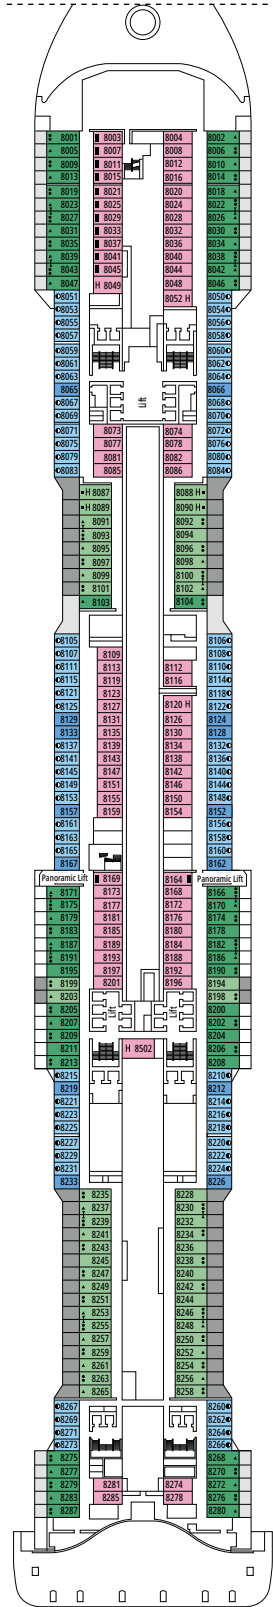

TV STUDIO & BAR

L'ATELIER DU VOYAGEUR

DECK 4
SAINT HELENA

DECK 5
ELBE RIVER

DECK 6
OCEAN CAY

DECK 7
GALÁPAGOS

DECK 8
MARION ISLAND

DELPHI THEATRE

MINI CLUB

DECK 9
BLUE BAY

DECK 10
ROSS SEA

DECK 11
FERNANDO DE NORONHA

DECK 12
RAPA NUI

DECK 13
ZAKYNTHOS

TEENS CLUB

INFINITY BAR

DECK 14
GOLFE DU MORBIHAN

DECK 15
CINQUE TERRE

DECK 16
GREAT BARRIER REEF

DECK 18
PORTUGUESE ISLAND

DECK 19
PALAU