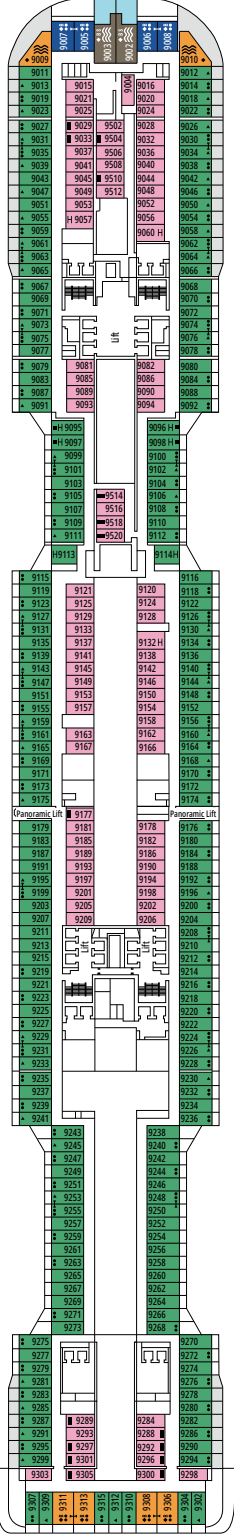

TV STUDIO & BAR

L'ATELIER DU VOYAGEUR

DECK 4
SAINT HELENA

DECK 5
ELBE RIVER

DECK 6
OCEAN CAY

DECK 7
GALÁPAGOS

DECK 8
MARION ISLAND

DELPHI THEATRE

MINI CLUB

DECK 9
BLUE BAY

DECK 10
ROSS SEA

DECK 11
FERNANDO DE NORONHA

DECK 12
RAPA NUI

DECK 13
ZAKYNTHOS

TEENS CLUB

INFINITY BAR

DECK 14
GOLFE DU MORBIHAN

DECK 15
CINQUE TERRE

DECK 16
GREAT BARRIER REEF

DECK 18
PORTUGUESE ISLAND

DECK 19
PALAU