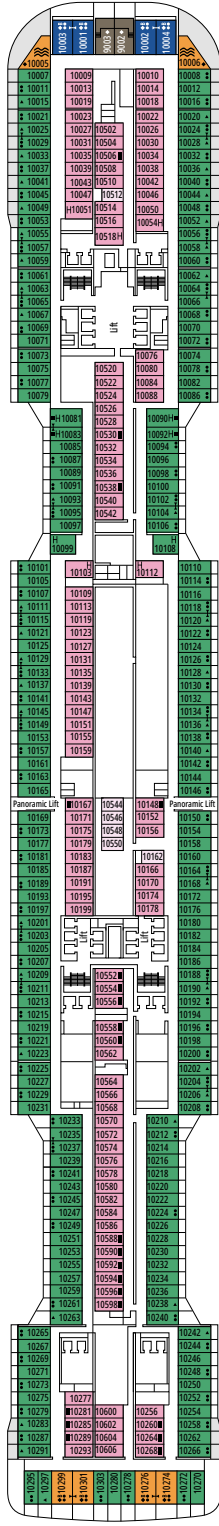

TV STUDIO & BAR

L'ATELIER DU VOYAGEUR

DECK 4
SAINT HELENA

DECK 5
ELBE RIVER

DECK 6
OCEAN CAY

DECK 7
GALÁPAGOS

DECK 8
MARION ISLAND

DELPHI THEATRE

MINI CLUB

DECK 9
BLUE BAY

DECK 10
ROSS SEA

DECK 11
FERNANDO DE NORONHA

DECK 12
RAPA NUI

DECK 13
ZAKYNTHOS

TEENS CLUB

INFINITY BAR

DECK 14
GOLFE DU MORBIHAN

DECK 15
CINQUE TERRE

DECK 16
GREAT BARRIER REEF

DECK 18
PORTUGUESE ISLAND

DECK 19
PALAU