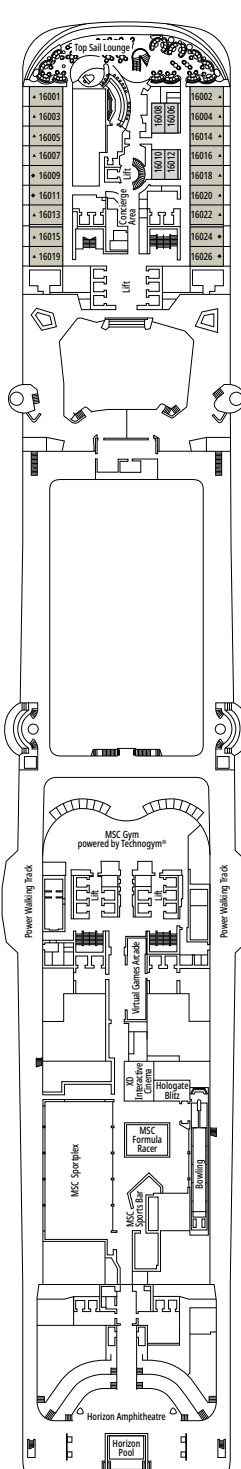

TV STUDIO & BAR

L'ATELIER DU VOYAGEUR

DECK 4
SAINT HELENA

DECK 5
ELBE RIVER

DECK 6
OCEAN CAY

DECK 7
GALÁPAGOS

DECK 8
MARION ISLAND

DELPHI THEATRE

MINI CLUB

DECK 9
BLUE BAY

DECK 10
ROSS SEA

DECK 11
FERNANDO DE NORONHA

DECK 12
RAPA NUI

DECK 13
ZAKYNTHOS

TEENS CLUB

INFINITY BAR

DECK 14
GOLFE DU MORBIHAN

DECK 15
CINQUE TERRE

DECK 16
GREAT BARRIER REEF

DECK 18
PORTUGUESE ISLAND

DECK 19
PALAU