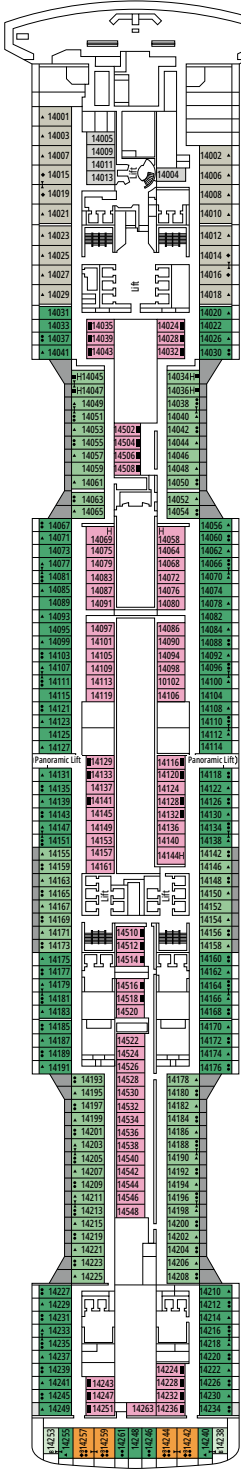

TV STUDIO & BAR

L'ATELIER DU VOYAGEUR

DECK 4
SAINT HELENA

DECK 5
ELBE RIVER

DECK 6
OCEAN CAY

DECK 7
GALÁPAGOS

DECK 8
MARION ISLAND

DELPHI THEATRE

MINI CLUB

DECK 9
BLUE BAY

DECK 10
ROSS SEA

DECK 11
FERNANDO DE NORONHA

DECK 12
RAPA NUI

DECK 13
ZAKYNTHOS

TEENS CLUB

INFINITY BAR

DECK 14
GOLFE DU MORBIHAN

DECK 15
CINQUE TERRE

DECK 16
GREAT BARRIER REEF

DECK 18
PORTUGUESE ISLAND

DECK 19
PALAU