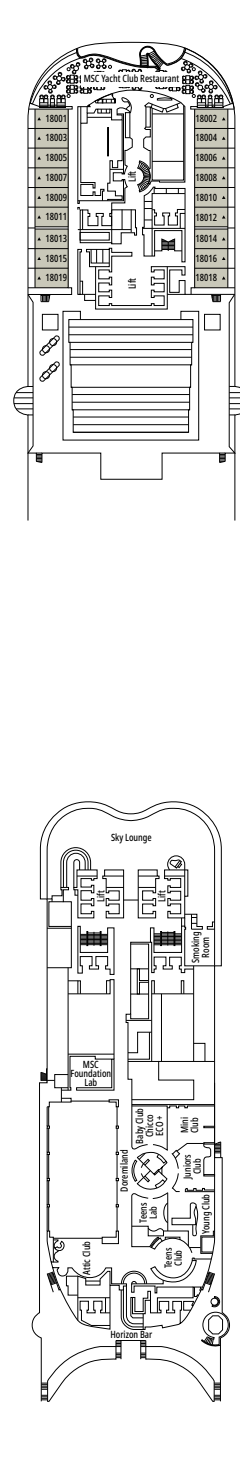

TV STUDIO & BAR

L'ATELIER DU VOYAGEUR

DECK 4
SAINT HELENA

DECK 5
ELBE RIVER

DECK 6
OCEAN CAY

DECK 7
GALÁPAGOS

DECK 8
MARION ISLAND

DELPHI THEATRE

MINI CLUB

DECK 9
BLUE BAY

DECK 10
ROSS SEA

DECK 11
FERNANDO DE NORONHA

DECK 12
RAPA NUI

DECK 13
ZAKYNTHOS

TEENS CLUB

INFINITY BAR

DECK 14
GOLFE DU MORBIHAN

DECK 15
CINQUE TERRE

DECK 16
GREAT BARRIER REEF

DECK 18
PORTUGUESE ISLAND

DECK 19
PALAU