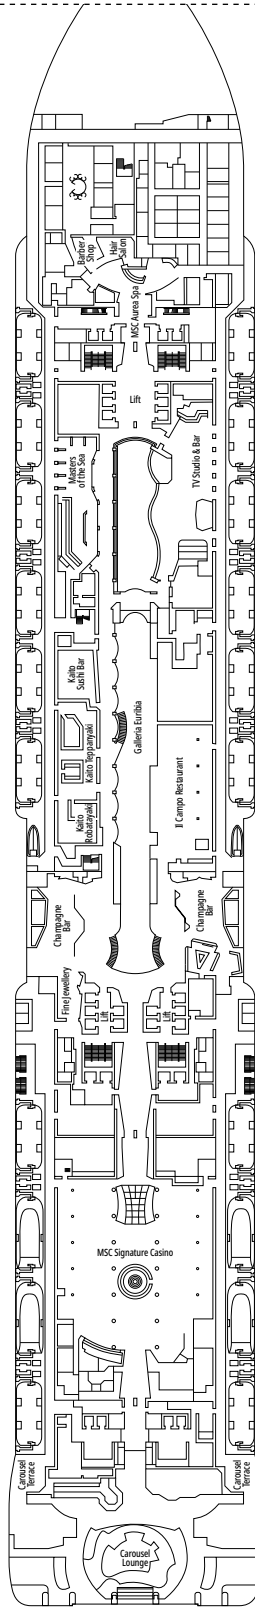

TV STUDIO & BAR

L'ATELIER DU VOYAGEUR

DECK 4
SAINT HELENA

DECK 5
ELBE RIVER

DECK 6
OCEAN CAY

DECK 7
GALÁPAGOS

DECK 8
MARION ISLAND

DELPHI THEATRE

MINI CLUB

DECK 9
BLUE BAY

DECK 10
ROSS SEA

DECK 11
FERNANDO DE NORONHA

DECK 12
RAPA NUI

DECK 13
ZAKYNTHOS

TEENS CLUB

INFINITY BAR

DECK 14
GOLFE DU MORBIHAN

DECK 15
CINQUE TERRE

DECK 16
GREAT BARRIER REEF

DECK 18
PORTUGUESE ISLAND

DECK 19
PALAU