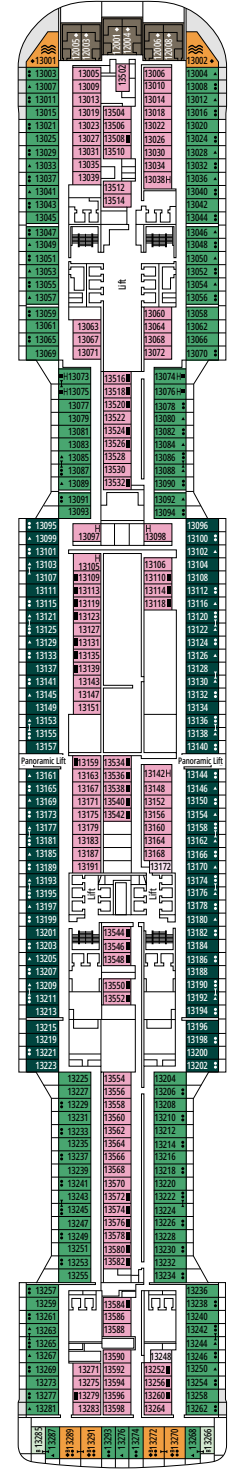

TV STUDIO & BAR

L'ATELIER DU VOYAGEUR

DECK 4
SAINT HELENA

DECK 5
ELBE RIVER

DECK 6
OCEAN CAY

DECK 7
GALÁPAGOS

DECK 8
MARION ISLAND

DELPHI THEATRE

MINI CLUB

DECK 9
BLUE BAY

DECK 10
ROSS SEA

DECK 11
FERNANDO DE NORONHA

DECK 12
RAPA NUI

DECK 13
ZAKYNTHOS

TEENS CLUB

INFINITY BAR

DECK 14
GOLFE DU MORBIHAN

DECK 15
CINQUE TERRE

DECK 16
GREAT BARRIER REEF

DECK 18
PORTUGUESE ISLAND

DECK 19
PALAU